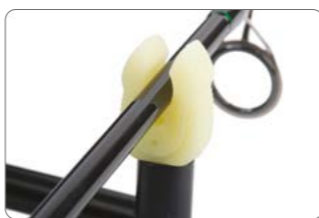

SOFT HEAD

Code	Colour	Quantity	Price (€)
ACC 370 023	Black	1	3.40
ACC 370 024	Luminous	1	3.40
TRADE PACK – x3